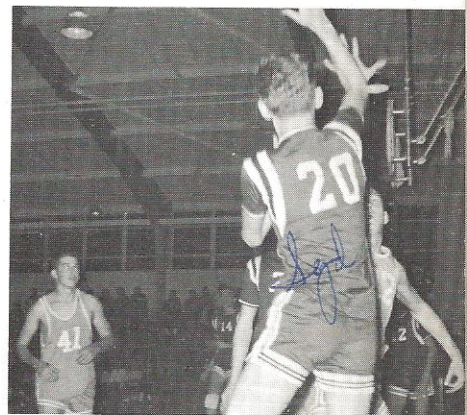

BOYS' BASKETBALL TEAM

FIRST ROW: Jerry Muckenfuss, Carl Strickland, Hollis Cone, Eddie Willis, Sydney Ackerman, Neal Spell, John Thomas. SECOND ROW: Jimmy Rowe, Wally Hiott, Parker Tuten, Billy Morris, Jimmy Wooden, Larry Turner, Zeke Anderson, Randy Knight, Bobby Young. ABSENT: Alfred Willis, Willie Adams.

COACH
Mr. Anderson

SENIOR PLAYERS

FIRST ROW: Willie Adams, Neal Spell, Carl Strickland. SECOND ROW: Sydney Ackerman, Eddie Willis, Hollis Cone.

Sponsored by:
STATE FARM INSURANCE
(L. P. JORDAN)
AND
W. W. SPELL
FURNITURE AND APPLIANCES
Cottageville, S. C.