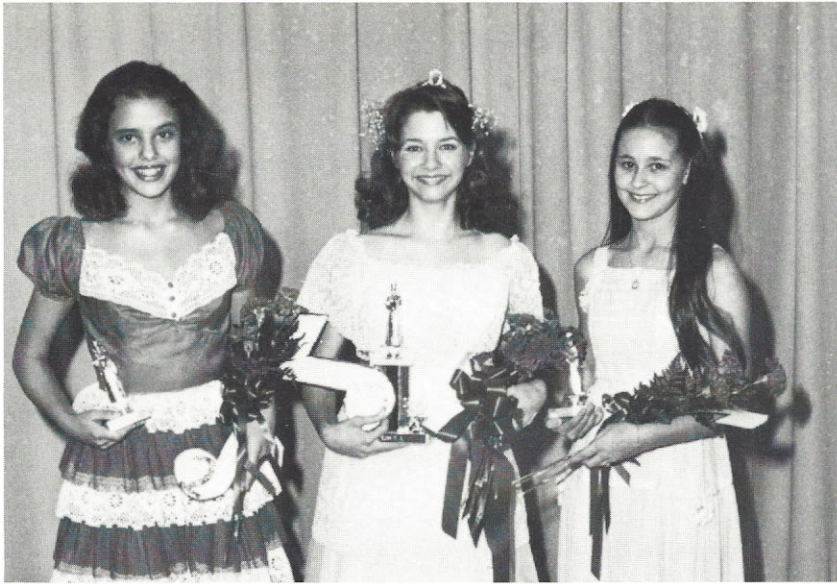

1st Runner-up — Dee Dee Judy; Junior Miss D.A. — Susan Kearse; 2nd Runner-up — Lisa Pendarvis.