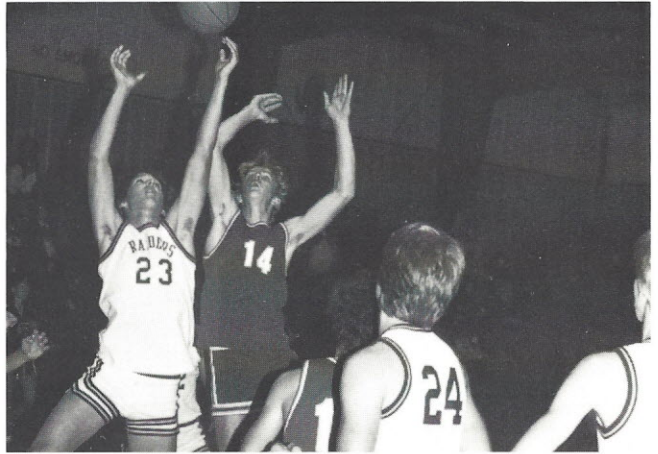

DA RAIDERS

Kneeling — Dickie Byrd, Blaine Fender, Randy Patrick, Ron Patrick, Jackie Knight, Lloyd Crabtree; **Standing** — Coach Eddie Patrick, Anthony McAlhany, Rodney Rickborn, Greg Reeves, Kenny Murray, Michael Gruber, Coach Kitt Dukes.