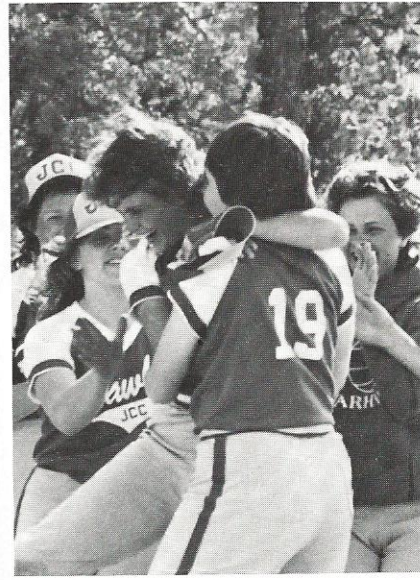

Standing from left to right: Coach Scott Hartshorn, Gwen Murdaugh, Barbara Brand, Renee Dennis, Jenny Savela, Wendy Hiott, Coach Alan Taylor;

Kneeling from left to right: Carmen Long, Jan Ulmer, Debbie Powers, Connie Craven, Wendy Litchfield; Dawn Hudson, Karen Crosby, Susan Thomas and Lane Trammell are not pictured.

After hitting the only home run of the season, junior Dawn Hudson heads toward second base, makes her way around third base, and rushes to the home plate where she is congratulated by her various teammates.