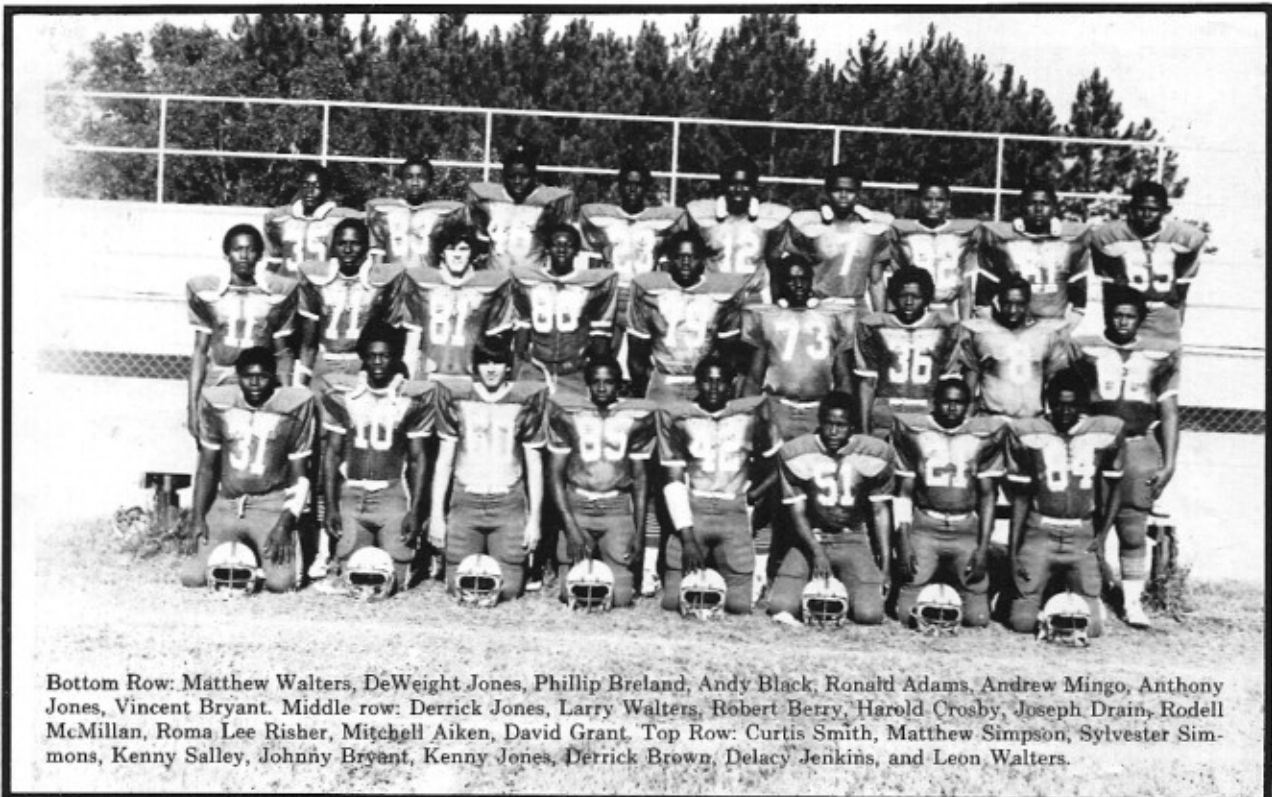

Bottom Row: Matthew Walters, DeWeight Jones, Phillip Breland, Andy Black, Ronald Adams, Andrew Mingo, Anthony Jones, Vincent Bryant. Middle row: Derrick Jones, Larry Walters, Robert Berry, Harold Crosby, Joseph Drain, Rodell McMillan, Roma Lee Risher, Mitchell Aiken, David Grant. Top Row: Curtis Smith, Matthew Simpson, Sylvester Simmons, Kenny Salley, Johnny Bream, Kenny Jones, Derrick Brown, Delacy Jenkins, and Leon Walters.

Varsity Football