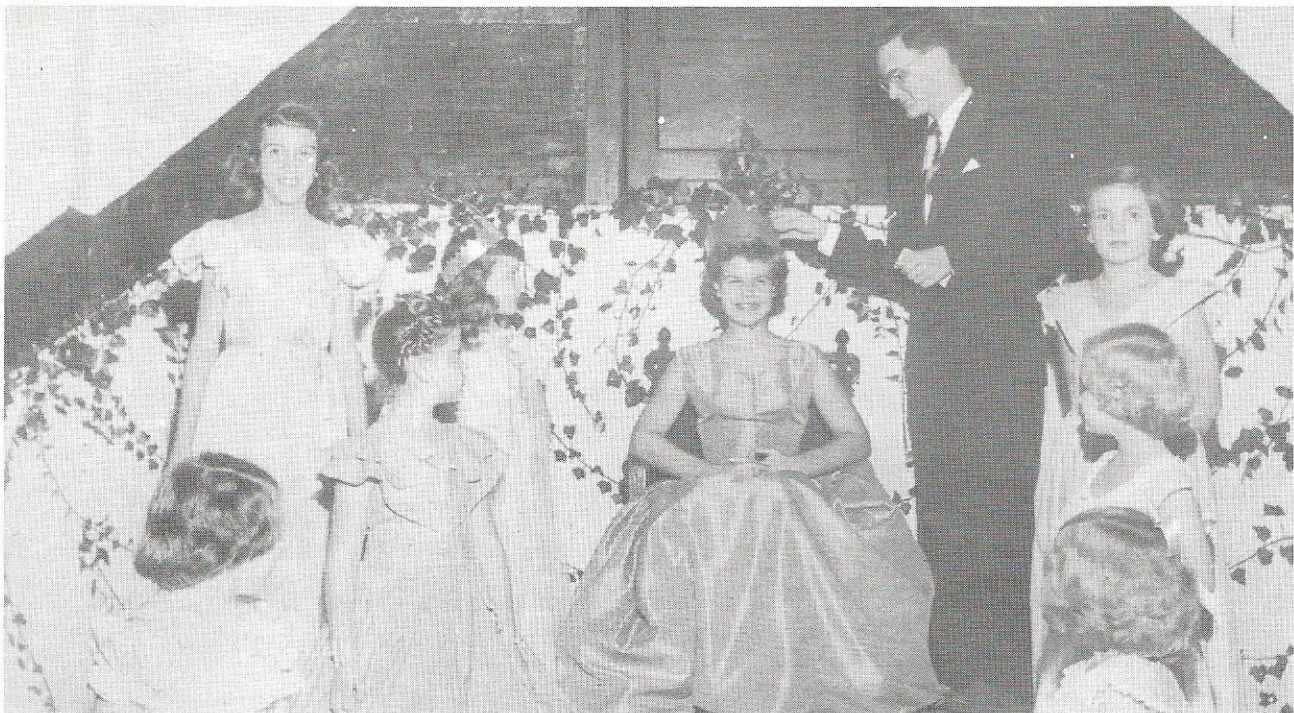

Junior Play Cast of '49

"DRUMS OF DEATH" Standing, left to right: EDDIE MITCHELL, JAMES CARTER, GLORIA BRELAND, JIMMY HUGHES, JUNE MARVIN, BETTY LEE, MR. W. B. LeGRANDE, Sponsor-Director. Seated: JUANITA BEACH, LEGARE SMITH, ANNE SMOAK, BETTE ROBERTSON, HARRY CONE, Apparition; MARY SUE FICK, Monster; FRANK MCKENZIE.

Halloween Carnival of '50 - '51

Left to right: CAVA SAUNDERS, BARBARA ROBERTSON, SUSAN WHITE, BETSY HIOTT, MARY HIERS, ROBERT LORYEA, President of Junior Class; GALE SAVAGE, MARY ANN DANTZLER.