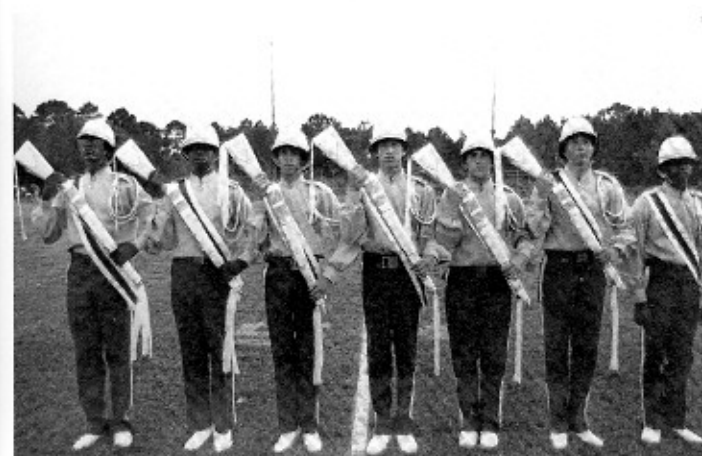

Baritone - Emory Ford

Trombone - Tommy Finnigan

Saxophone - Tim Baker

French Horn - Dale Phillips

Flags - Redell McDonald and Francis Boensch

Rifles - Travis Avant

Drum Majors - Robbie Goodwin and Vonda Gilgen

**Above:** The flute section looks together as they prepare for a night of music. **Left and insert:** A salute to all the people who helped the Band of Blue is given by drum majors, **Vonda Gilgen** and **Robbie Goodwin**.