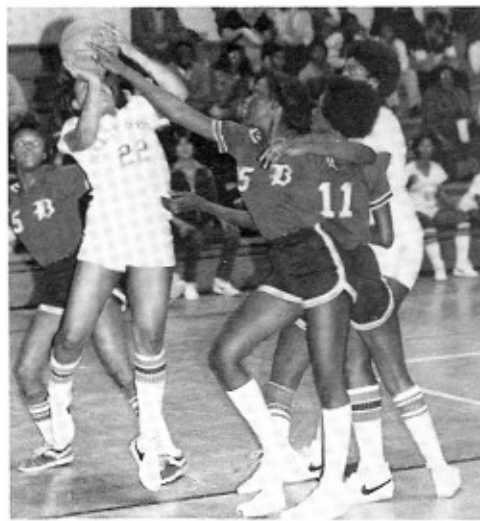

Lynn Moultrie, Sr. 5'6"; 4.3ppg, F.

Denise Jenkins, Sr. 5'5½"; 5.8ppg, F.

Jeannie Hilton, Sr., 5'2"; 4.0ppg, F-G.

Karen Frasier, Sr., 5'1"; F-G.

Vermelle Williams, Soph., 5'9"; 3.1ppg, C.

Gwen Martin, Jr., 4'10"; G.

Marshelle Ford, Soph., 5'2"; F-G.

Lynn Moultrie takes a shot over a Beaufort defender in an easy win for the lady Bulldogs.

Linda Shider forces up a shot as three Eagles are hanging on to her.