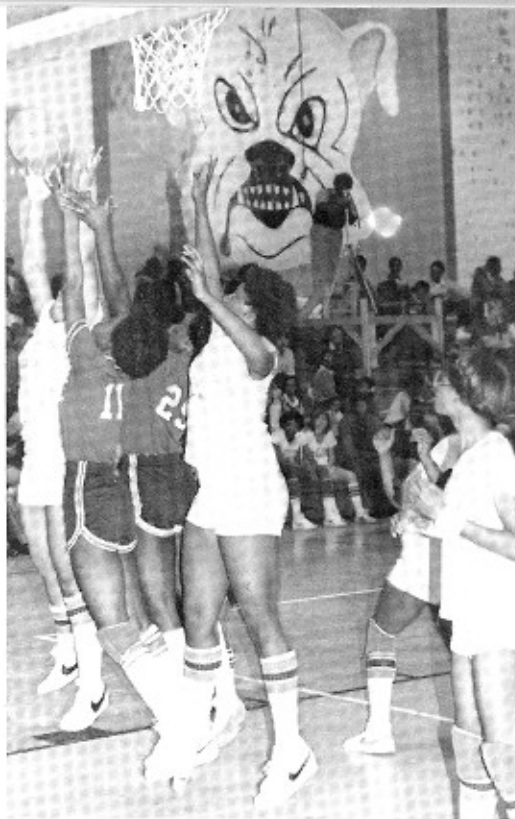

# Girls Varsity: A Team of Unity, Not Individual Stars

Top Left: **Adarine Williams** and **Linda Shider** rebound over two Beaufort Defenders.

Top Right: **Jeannie Hilton** hits a long jumper from the corner in a home game against Beaufort.

Above Left: **Becky Smith** uses her devastating moves to drive to the basket for two points.

Above Right: On the Tipoff **Denise Jenise** takes control of the jump ball.

Side: **Marshelle Ford** and **Gwen Martin** wait patiently for the camera to photograph their picture.