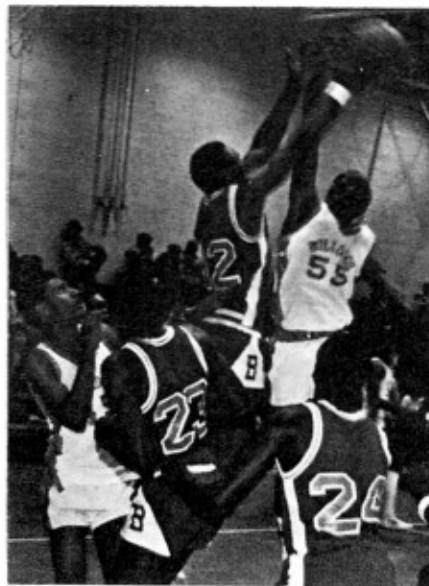

Showing his version of the one-handed slam dunk, **Mercer Bryant** gets his team off to a good start.

Skying for the tip-off is **Bruce Williams** against a Berleley opponent.

Despite good defense by an O-W player, **Bruce Williams** get off his Jumper.

Protecting the basketball as teammate **Leon Williams** gets down court, is **Gregg Smalls**.