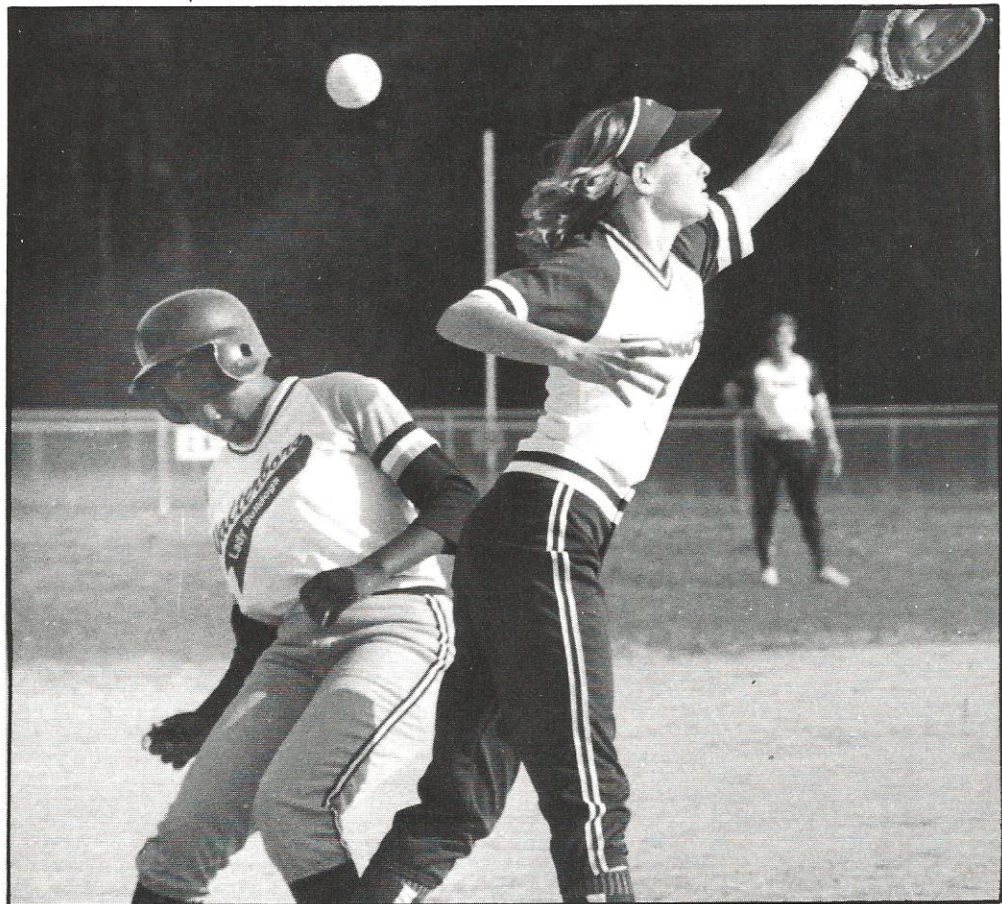

21 wins 2 losses

**THE LADY DOGS'** most powerful hitter, Yolanda Lisbon, rounds third base and glances back to find the location of the ball.

**SHOWING EXCELLENT** base-stealing ability, Alethea Johnson sneaks in under the mistakes of the opposing team.

**THE 1986 LADY DOGS SOFTBALL TEAM:** Front Row Diane Glover, Michelle Craven, Edith Davis, Marvelyn Holmes, Lynette Polk, Christy Moseley, Monica Linder, Tammy McGraw. Back row Chris Hudson, Stephanie Brown, Yolanda Lisbon, Tracy Reeves, Angie Elliott, Alethea Johnson, Sandra Rice, Nicole Holmes.