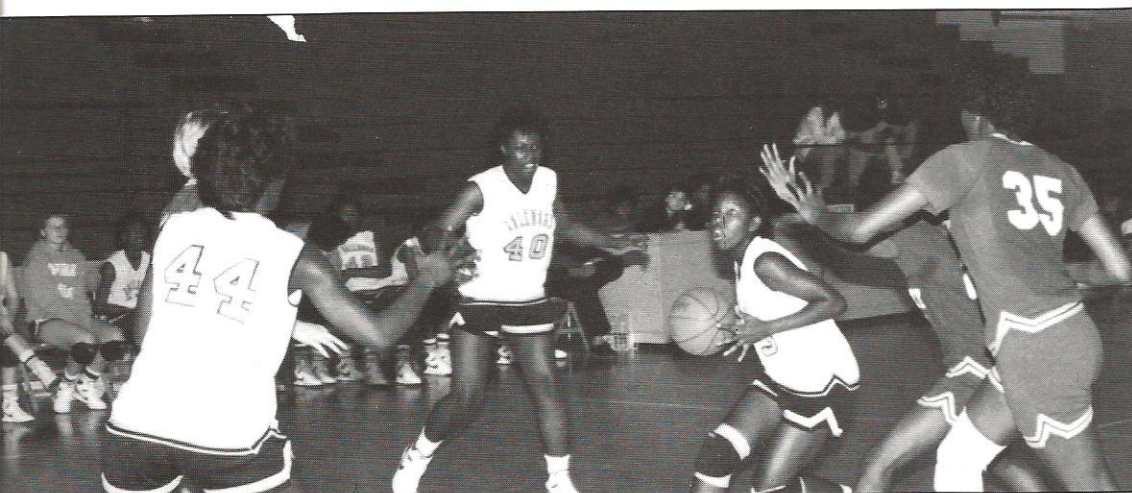

The team's leading rebounder with 9.3 points per game and second leading scorer Rhonda Robinson contributed what is to be her best year to the team all season long.

All-conference player Michelle Minton, who was the Bulldogs' highest scorer, with an average of 13.3 points per game, escorts Goose Creek players to the board with teammate Terri Siders, who is anticipating the rebound.

With fourth-year player Rhonda Robinson down low, Terri Siders controls the ball down the lane with Angie Elliott looking to help.

"Mistakes this year were few; drilling plays and running more during practice were harder, but this was a fun year." —Senior Lora Kinard

"The team this year contributed more and committed more than just a hard day's practice, but we worked and solved problems as a team and that proved to be rewarding." —Senior Rhonda Robinson

With a Berkeley defender pressuring from the outside, sophomore player Fredreka Ford calmly controls the movement of the Bulldog's offense.