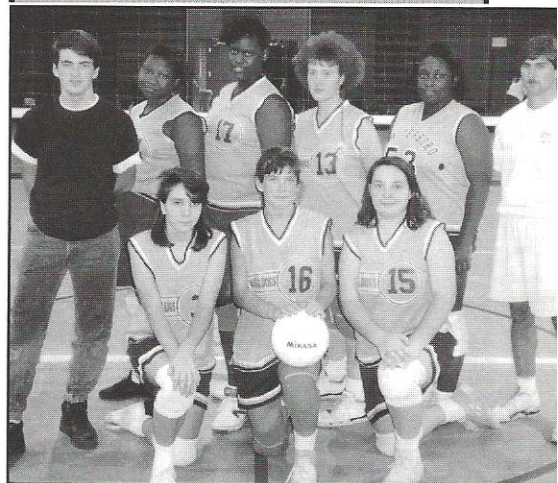

Seniors Theresa Barron and Keisha Brown take a break from the game but watch intently as the other members of the team perform. Theresa was Senior Class secretary.

### REGION TOURNAMENT

L	JAMES ISLAND
L	WANDO

RECORD 1-20

Front Row: Theresa Frederickson, Paige Hiers, Brandy Guffy. Back Row: Trainer Alan Jones, Natasha Jennings, Rita Green, Lynn Crosby, Felecia Williams, Coach Cliff Warren. Not pictured, Theresa Barron .