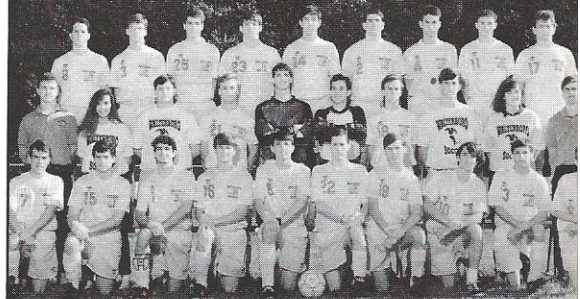

Goalie Jeb Huckabee warms up before the start of an away game. Jeb was a five-year member of the team.

## 1992 BULLDOG SOCCER

Top row: Brian Edwards, Lawton Smith, Shamgar McDowell, Bernice Corbett, Jamie Bunton, Chris Brownlee, Johnny Thomas, Chris Turner, Randy Butler. Middle row: Coach Dale Hoover, Karyn Davis, Will Crook, Scot Williams, Jeb Huckabee, Bruce Blackwell, Heath Duncan, Jamie Lommen, Robin Barker, Coach Cliff Warren. Bottom row: Nathan Bristow, Chris Crosby, Andy Hughes, Todd Addison, Brian Gwin, Chad Beckett, Benji Smith, Jamie Kaye, Adam Huckabee, O.J. McDowell.