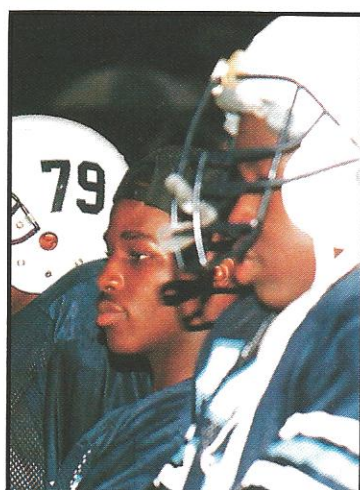

**Strike A Pose.** Frozen in action, pod members on the 50-yard line wait for the command to "rise" from their slumber. The band began each performance of the Oklahoma show in these pods.

**We've Got Spirit, Yes We Do.** Varsity cheerleaders Kristina Mize and Samantha Waldrop are caught in the action. Both were newcomers to the squad this year.

**A Glance From The Sideline.** Juniors Rashad Wright and Carlos Holmes look on in anticipation as their teammates drive back the Beaufort Eagles for another Homecoming victory.

**WHS All Hail.** Members of the WHS Singers, Blue Notes, and Women's Treble Chorus present the Alma Mater and the national anthem for halftime entertainment. The chorus was directed by senior conductors Jenny Robbins and Marc Stroble.

**Forward March.** Parading across the field, homecoming finalist Dorothy Ellison and her escort, ROTC member Omar Smith anticipate the announcement of Homecoming Queen. Dorothy was also a member of Student Council.