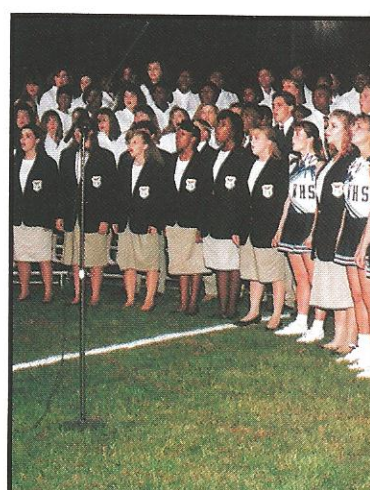

**Strike A Pose.** Frozen in action, pod members on the 50-yard line wait for the command to "rise" from their slumber. The band began each performance of the Oklahoma show in these pods.

**We've Got Spirit, Yes We Do.** Varsity cheerleaders Kristina Mize and Samantha Waldrop are caught in the action. Both were newcomers to the squad this year.

**A Glance From The Sideline.** Juniors Rashad Wright and Carlos Holmes look on in anticipation as their teammates drive back the Beaufort Eagles for another Homecoming victory.

**WHS All Hail.** Members of the WHS Singers, Blue Notes, and Women's Treble Chorus present the Alma Mater and the national anthem for halftime entertainment. The chorus was directed by senior conductors Jenny Robbins and Marc Stroble.

**Forward March.** Parading across the field, homecoming finalist Dorothy Ellison and her escort, ROTC member Omar Smith anticipate the announcement of Homecoming Queen. Dorothy was also a member of Student Council.