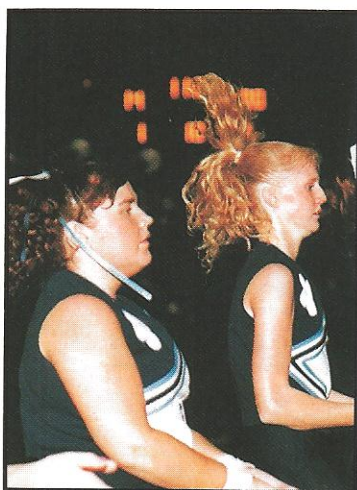

**Strike A Pose.** Frozen in action, pod members on the 50-yard line wait for the command to "rise" from their slumber. The band began each performance of the Oklahoma show in these pods.

**We've Got Spirit, Yes We Do.** Varsity cheerleaders Kristina Mize and Samantha Waldrop are caught in the action. Both were newcomers to the squad this year.

**A Glance From The Sideline.** Juniors Rashad Wright and Carlos Holmes look on in anticipation as their teammates drive back the Beaufort Eagles for another Homecoming victory.

**WHS All Hail.** Members of the WHS Singers, Blue Notes, and Women's Treble Chorus present the Alma Mater and the national anthem for halftime entertainment. The chorus was directed by senior conductors Jenny Robbins and Marc Stroble.

**Forward March.** Parading across the field, homecoming finalist Dorothy Ellison and her escort, ROTC member Omar Smith anticipate the announcement of Homecoming Queen. Dorothy was also a member of Student Council.