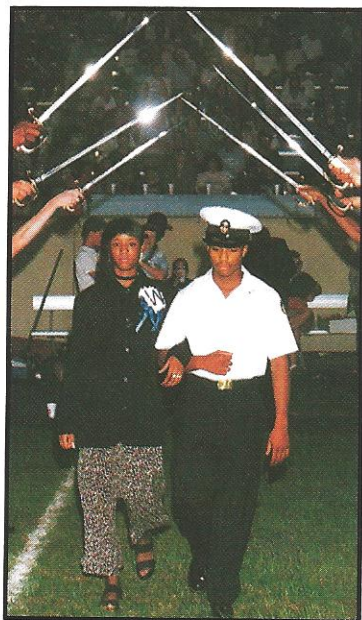

**Strike A Pose.** Frozen in action, pod members on the 50-yard line wait for the command to "rise" from their slumber. The band began each performance of the Oklahoma show in these pods.

**We've Got Spirit, Yes We Do.** Varsity cheerleaders Kristina Mize and Samantha Waldrop are caught in the action. Both were newcomers to the squad this year.

**A Glance From The Sideline.** Juniors Rashad Wright and Carlos Holmes look on in anticipation as their teammates drive back the Beaufort Eagles for another Homecoming victory.

**WHS All Hail.** Members of the WHS Singers, Blue Notes, and Women's Treble Chorus present the Alma Mater and the national anthem for halftime entertainment. The chorus was directed by senior conductors Jenny Robbins and Marc Stroble.

**Forward March.** Parading across the field, homecoming finalist Dorothy Ellison and her escort, ROTC member Omar Smith anticipate the announcement of Homecoming Queen. Dorothy was also a member of Student Council.