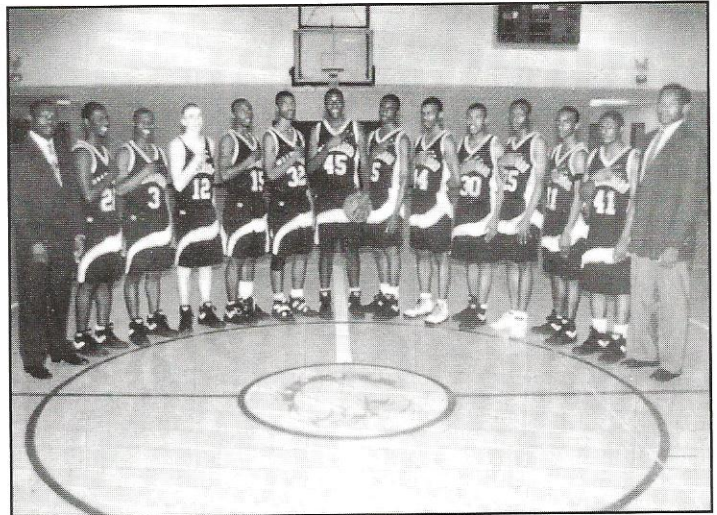

**He Shoots! He Scores!** The crowd goes wild when junior Tony Shider scores two points for the Bulldogs. The games this year were well attended at both home and away games.

**“Help! I need somebody!”**

Tony Shider searches for a teammate to pass the ball for a score. Tony was an All-Conference basketball player.

Players: J. Parker, A. Perry, J. Shepard, T. Shider, T. McClenon, E. Johnson, C. Brown, L. Bush, R. Stanfield, M. Salley, C. Harrison, Coaches Ben Mitchell, Earl Robinson