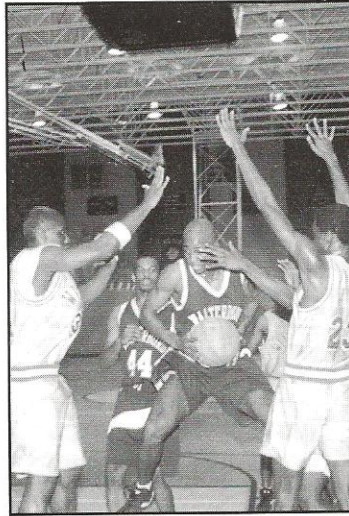

**He Shoots! He Scores!** The crowd goes wild when junior Tony Shider scores two points for the Bulldogs. The games this year were well attended at both home and away games.

**“Help! I need somebody!”**

Tony Shider searches for a teammate to pass the ball for a score. Tony was an All-Conference basketball player.

Players: J. Parker, A. Perry, J. Shepard, T. Shider, T. McClenon, E. Johnson, C. Brown, L. Bush, R. Stanfield, M. Salley, C. Harrison, Coaches Ben Mitchell, Earl Robinson