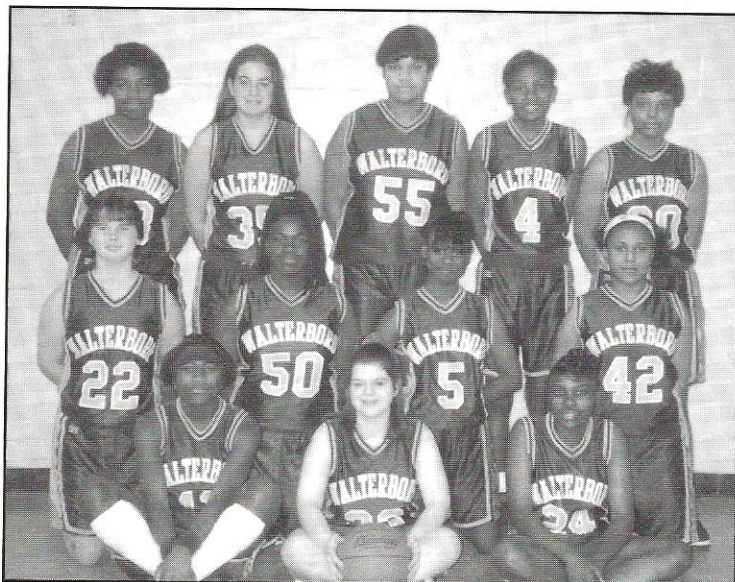

Making the Shot. Zonda Delee shoots a layup as rival St. George team members watch. Zonda averaged 4.1 points per game this season.

Going For the Goal. Angie Bomar eludes a St. George player as she drives toward the basket. Angie scored a total of 126 points during the season.

Lady Bulldogs. Front: T. Huggins, L. Smoak, Z. Delee. Middle: P. Bennett, V. Hall, R. Carver, L. Kingsbury. Back: I. Donaldson, A. Whetsell, T. Griffith, A. Bomar, V. Eady.

Scoreboard

WHS	OPP	WHS	OPP
47	Ruffin	27	Burke
42	St. George	62	Wando
44	Ruffin	21	Berkeley
48	Ft. Dorchester	30	St. George
17	Wando	71	Stratford
41	Berkeley	51	Goose Creek
29	Stratford	42	Burke
38	Ft. Dorchester	48	Georgetown
48	Goose Creek	43	Summerville
38	Georgetown	25	
9	Summerville	63	