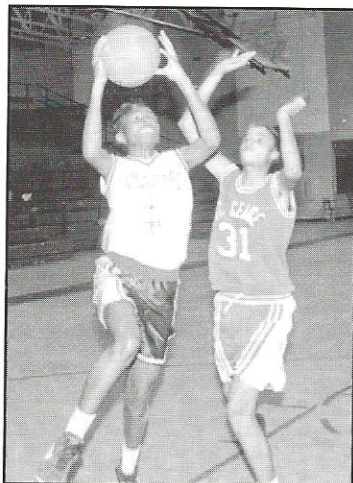

Making the Shot. Zonda Delee shoots a layup as rival St. George team members watch. Zonda averaged 4.1 points per game this season.

Going For the Goal. Angie Bomar eludes a St. George player as she drives toward the basket. Angie scored a total of 126 points during the season.

Lady Bulldogs. Front: T. Huggins, L. Smoak, Z. Delee. Middle: P. Bennett, V. Hall, R. Carver, L. Kingsbury. Back: I. Donaldson, A. Whetsell, T. Griffith, A. Bomar, V. Eady.

Scoreboard

WHS	OPP	WHS	OPP
47	Ruffin	27	Burke
42	St. George	62	Wando
44	Ruffin	21	Berkeley
48	Ft. Dorchester	30	St. George
17	Wando	71	Stratford
41	Berkeley	51	Goose Creek
29	Stratford	42	Burke
38	Ft. Dorchester	48	Georgetown
48	Goose Creek	43	Summerville
38	Georgetown	25	
9	Summerville	63	