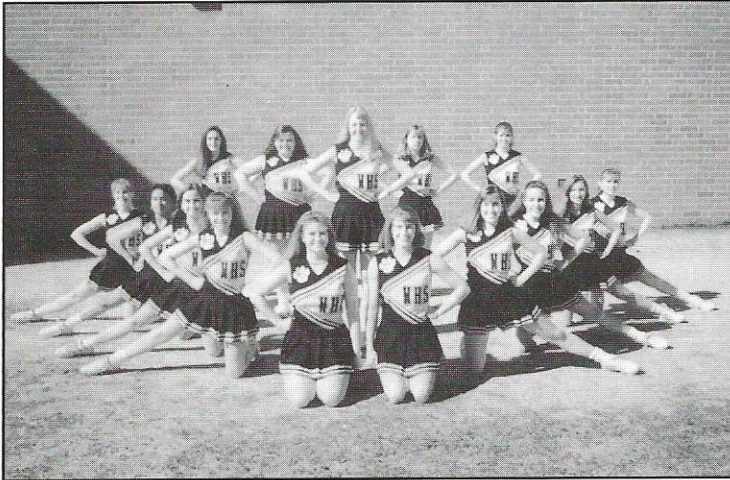

**Varsity Cheerleaders**

**Kneeling:** Monica Smoak, Muriel Fryar, Ashley Heaton, Leah Steele, Co-Captain Kimberly Shell, Captain Sharon Hazel, Carolyn Hazel, Nicole Constantine, Stacy Davis, Robin Bullock. **Back Row:** Lauren Ulmer, Samantha Waldrop, Kristina Mize, Courtney McDonald, and Jessica Carroll.

**In a Split Second.** Sophomores Lauren Ulmer, Muriel Fryar, and Robin Bullock along with junior Kristina Mize perform a split stunt in the Homecoming pep rally. These stunts were learned during summer camps and mastered during long summer practices.

**Junior Varsity Cheerleaders** Leah Collette, Captain Allison Zander, Kalee Kinard, K.C. Stone, Renee Givens, Co-Captain Caroline Powers, and Ann Nettles.

**It's a Doggy-Dog World** Bulldog mascot Tina Elliot supports the Bulldogs as well as helps the cheerleaders at a home football game. Tina, a senior, was also mascot her freshman year.