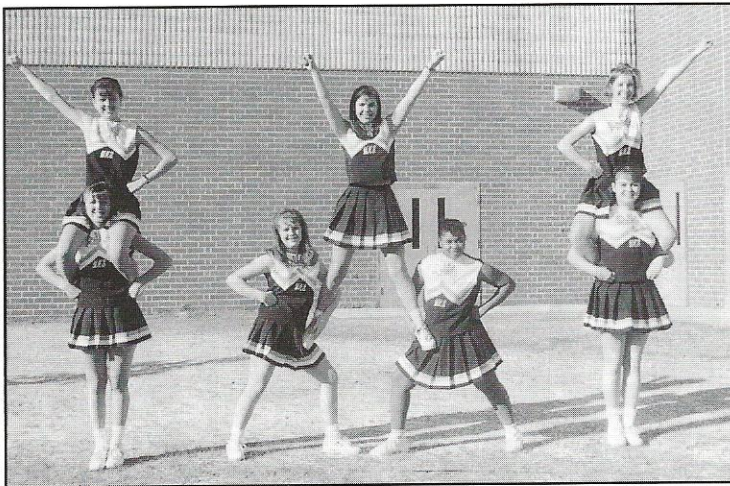

**Varsity Cheerleaders**

**Kneeling:** Monica Smoak, Muriel Fryar, Ashley Heaton, Leah Steele, Co-Captain Kimberly Shell, Captain Sharon Hazel, Carolyn Hazel, Nicole Constantine, Stacy Davis, Robin Bullock. **Back Row:** Lauren Ulmer, Samantha Waldrop, Kristina Mize, Courtney McDonald, and Jessica Carroll.

**In a Split Second.** Sophomores Lauren Ulmer, Muriel Fryar, and Robin Bullock along with junior Kristina Mize perform a split stunt in the Homecoming pep rally. These stunts were learned during summer camps and mastered during long summer practices.