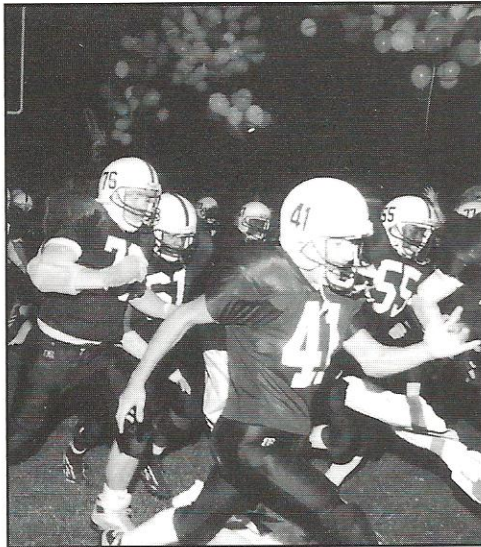

Preparing for kickoff. For Homecoming festivities, Alice Bickley and Danielle Whitacre tie balloons to the stadium fence. Alice served as Student Life editor while Danielle was a member of the sports section.

In stride. The mighty Bulldogs leave nothing in their tracks as they take the field, marking the start of the game. From beginning to end, the Dogs truly showed the Beaufort Eagles their stuff.

Queen for a night. Facing the crowd, Tasha Farmer smiles as Mr. Pence crowns her Homecoming Queen. She was also a member of the NJROTC.

WHS, all hail! After much preparation, the chorus sings the national anthem and alma mater before kickoff. The chorus left their mark on Homecoming by filling this traditional duty.