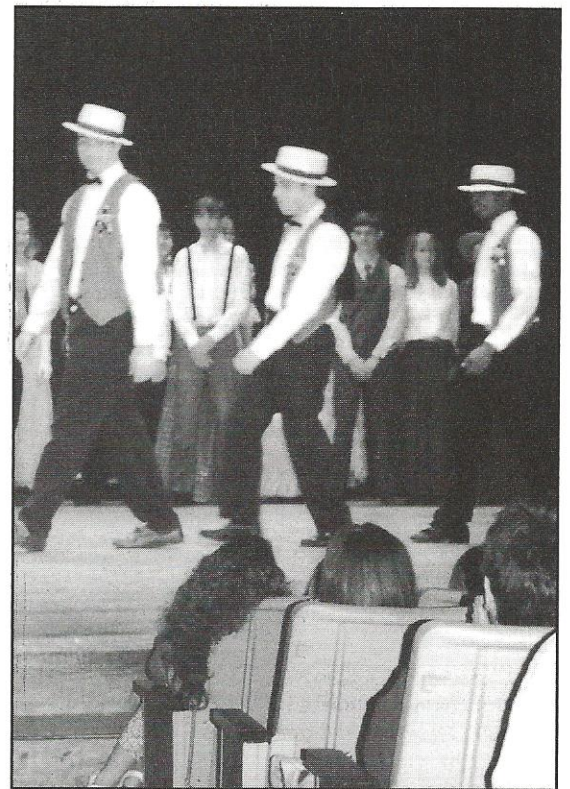

PUMP UP THE VOLUME

THE SPRING MUSICAL GROUP'S SMASHING PERFORMANCE

Mrs. Stephanie Drawdy and her Spring Musical group worked especially hard to perform another spectacular musical. Singing, dancing, and acting, the students put on a presentation of the musical *The Music Man*.

Rachel Ellison and Richie Baldwin played the lead roles as Marian Paroo and Harold Hill. Students performed for three consecutive nights, as well as once at school.

"The play was wonderful, and everyone did a great job and had a good time, but I'm glad it's over," said Mrs. Stephanie Drawdy.

The Spring Musical group along with the Beginning singers put on a show during the Rice Festival. These students also sang during various events in and around school.

The community gave much support to the chorus all year. They did a lot of fund-raisers to pay for props to go along with the musical.

"Although the turnout this year wasn't as great as last year, we still had a lot of fun and the hard work definitely paid off in the end," said sophomore Ellyn Sanders.

Every year, the Spring Musical group advertised which play they had chosen, but this year it didn't work out as planned. The play was still a blast and everyone loved it.

"Next year the play will be better than ever, and we will have a blast putting it together" said sophomore Margaret Dresher.

-Angella Tedder

Love is in the air. Senior Rachel Ellison and junior Richard Baldwin gaze into each other's eyes while singing a song of love. Richard and Rachel were both NHS members.

Ducks in a row. Seniors Justin Shearer and Brian Finley keep in line with the dancing. Justin also played on the tennis team.